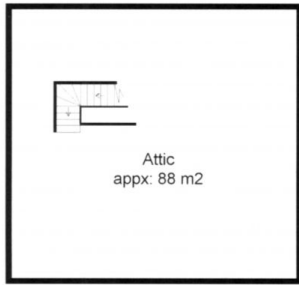

113 Middle Harbour Road Lindfield

FIRST FLOOR

Attic
appx. 88 m²