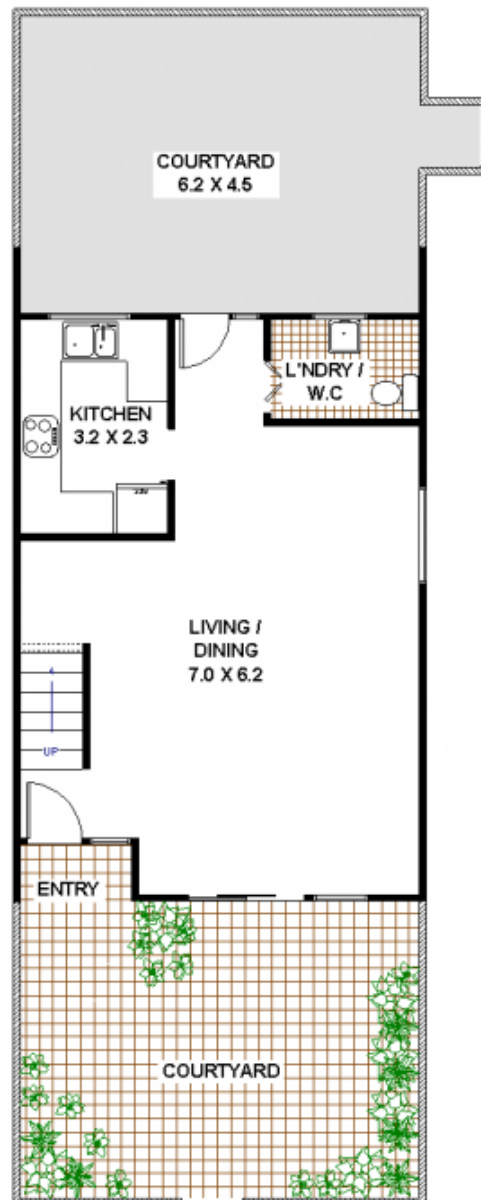

1/2 Rogal Place MACQUARIE PARK NSW

3 2 2

Bright sunny townhouse in private tranquil location

Type : Townhouse

View : <https://www.selectproperty.net.au/8278271>

1/ 2 Rogal Place Macquarie Park

FIRST FLOOR

FLOOR PLAN
ALL DIMENSIONS AND LAYOUT ARE APPROXIMATE ONLY.
NO GUARANTEE OR LIABILITY WILL BE ACCEPTED FOR
RELIANCE PLACED ON IT.