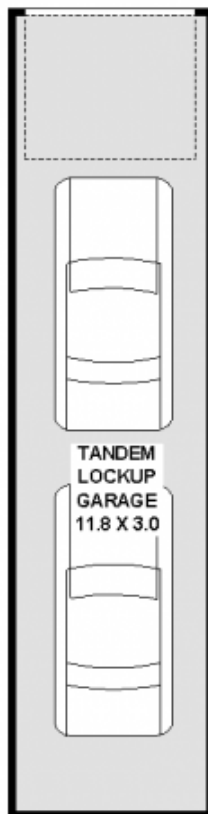

1/2 Rogal Place MACQUARIE PARK NSW

3 2 2

Bright sunny townhouse in private tranquil location

Type : Townhouse

View : <https://www.selectproperty.net.au/8278271>

1/ 2 Rogal Place Macquarie Park

FIRST FLOOR

FLOOR PLAN
ALL DIMENSIONS AND LAYOUT ARE APPROXIMATE ONLY.
NO GUARANTEE OR LIABILITY WILL BE ACCEPTED FOR
RELIANCE PLACED ON IT.