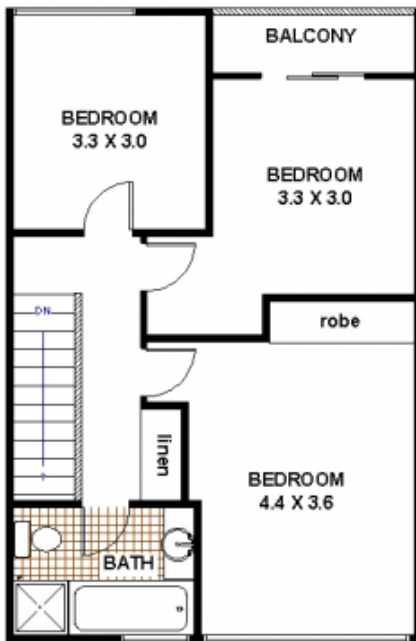

1/2 Rogal Place MACQUARIE PARK NSW

3 2 2

Bright sunny townhouse in private tranquil location

Type : Townhouse

View : <https://www.selectproperty.net.au/8278271>

1/ 2 Rogal Place Macquarie Park

FIRST FLOOR

FLOOR PLAN
ALL DIMENSIONS AND LAYOUT ARE APPROXIMATE ONLY.
NO GUARANTEE OR LIABILITY WILL BE ACCEPTED FOR
RELIANCE PLACED ON IT.