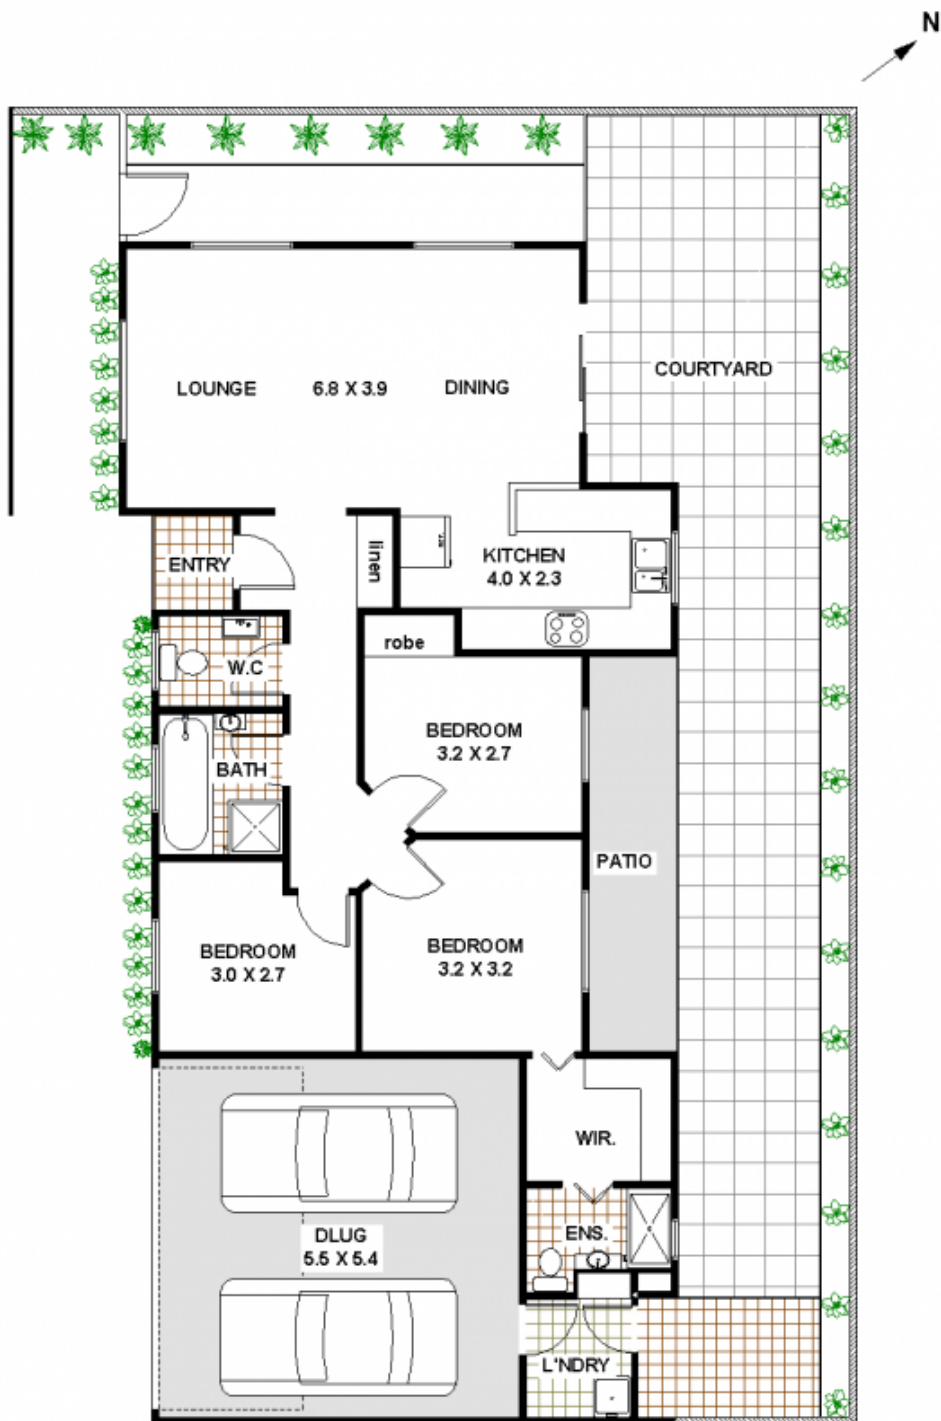

1/73 Lane Cove Road RYDE NSW

3 2 2

Beautifully appointed spacious, convenient townhouse

Type : Townhouse

View : <https://www.selectproperty.net.au/8278272>

1 / 73 Lane Cove Road Ryde

FLOOR PLAN
ALL DIMENSIONS AND LAYOUT ARE APPROXIMATE ONLY.
NO GUARANTEE OR LIABILITY WILL BE ACCEPTED FOR
RELIANCE PLACED ON IT.