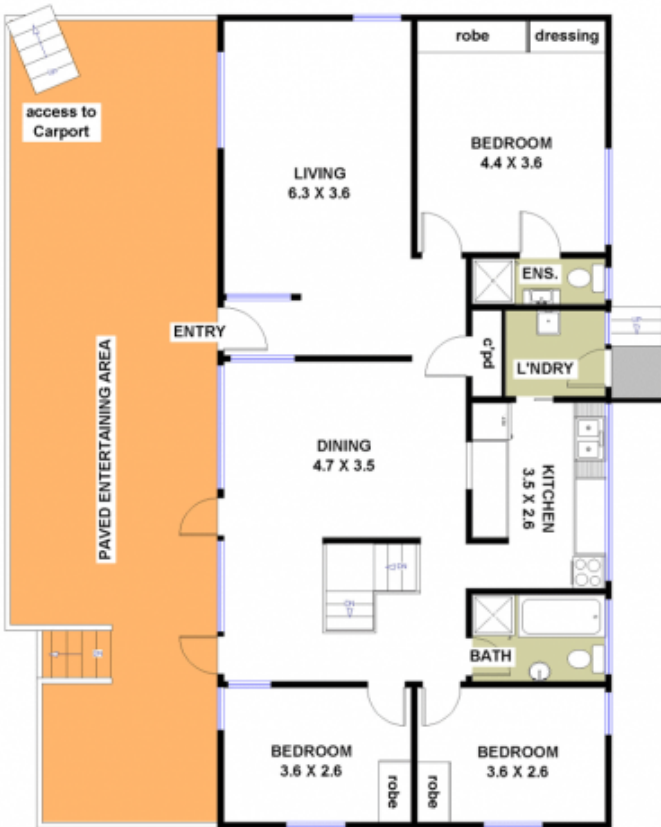

15 Aminya Place Riverview

LOWER GROUND