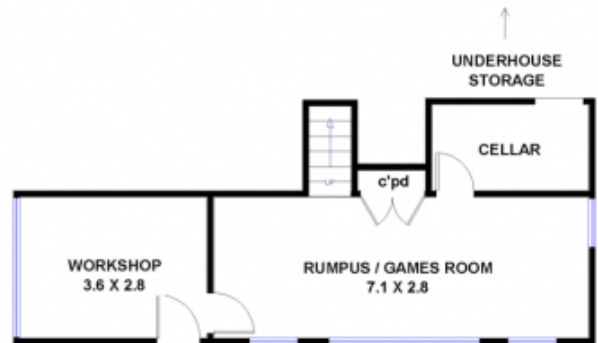

15 Aminya Place Riverview

LOWER GROUND